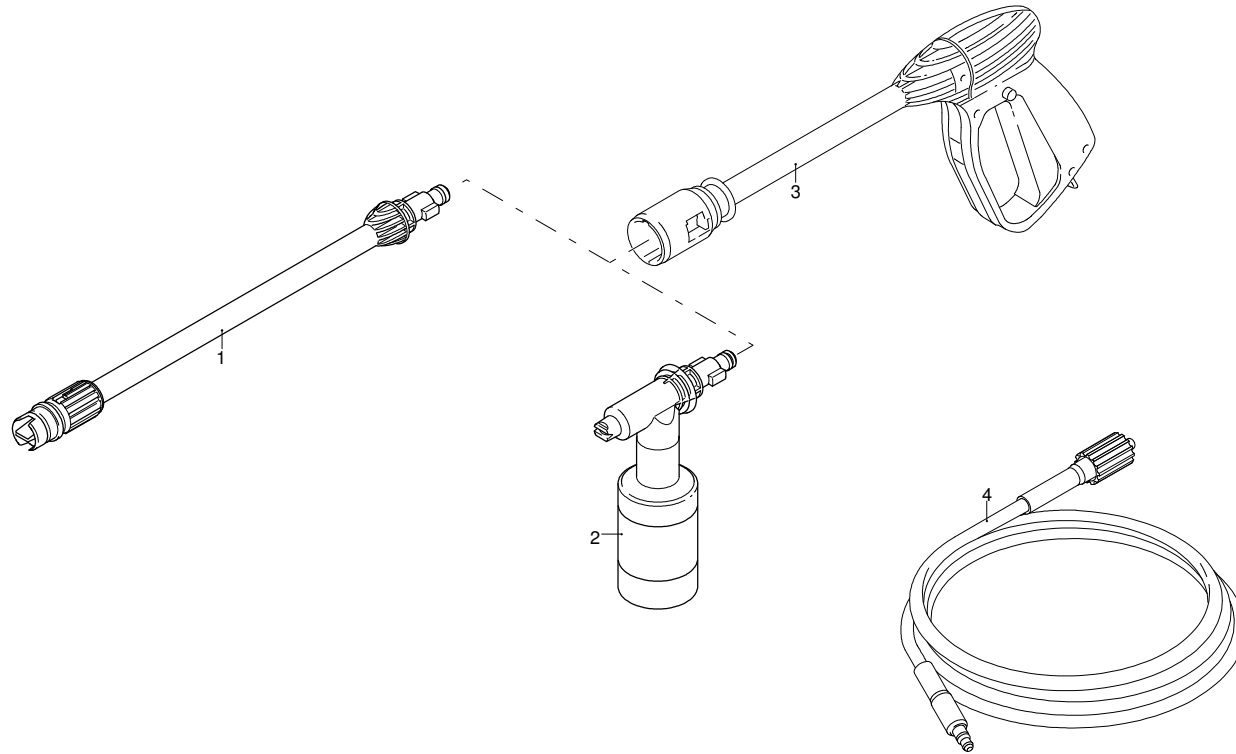

# Model 142

Version:

Serial number:

Code: **12768**

25/02/2011

Validity	Pos.	Code	Description	Q
	1	3080840	Handle	1
	2	3082780	Blue casing	1
	3	3082130	Water coupling kit	1
	4	50940	Cable	1
	5	3081190	Electric pump assembly	1
	6	3080890	Wheel	2
	7	3082770	Switch	1
	8	50942	Accessories carrier	1
	9	3080880	Plug	2
	10	50944	Base	1
	11	50947	Accessories carrier	1
	12	3081280	TSS kit	1
	13	3081270	Piston + seals kit	1
	14	3081290	Valves + seals kit	1
	15	3082580	Brush kit for motor	1
	16	3080580	Cable gland	1

# Model 142

Version:

Serial number:

Code: **12768**

25/02/2011

Validity	Pos.	Code	Description	Q
	1	50955	Lance+lance head	1
	2	50954	Tank	1
	3	3082280	Gun	1
	4	3082290	High pressure hose	1