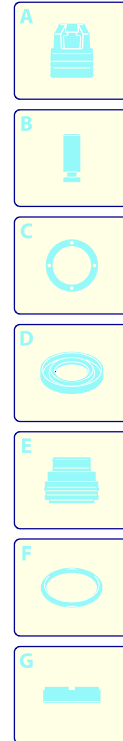

# Model 142

Version:

Serial number:

Code: **12768**

25/02/2011

Validity	Pos.	Code	Description	Q
	1	3080840	Handle	1
	2	3082780	Blue casing	1
	3	3082130	Water coupling kit	1
	4	50940	Cable	1
	5	3081190	Electric pump assembly	1
	6	3080890	Wheel	2
	7	3082770	Switch	1
	8	50942	Accessories carrier	1
	9	3080880	Plug	2
	10	50944	Base	1
	11	50947	Accessories carrier	1
	12	3081280	TSS kit	1
	13	3081270	Piston + seals kit	1
	14	3081290	Valves + seals kit	1
	15	3082580	Brush kit for motor	1
	16	3080580	Cable gland	1

# Model 142

Version:

Serial number:

Code: **12768**

25/02/2011

Validity	Pos.	Code	Description	Q
	1	50955	Lance+lance head	1
	2	50954	Tank	1
	3	3082280	Gun	1
	4	3082290	High pressure hose	1