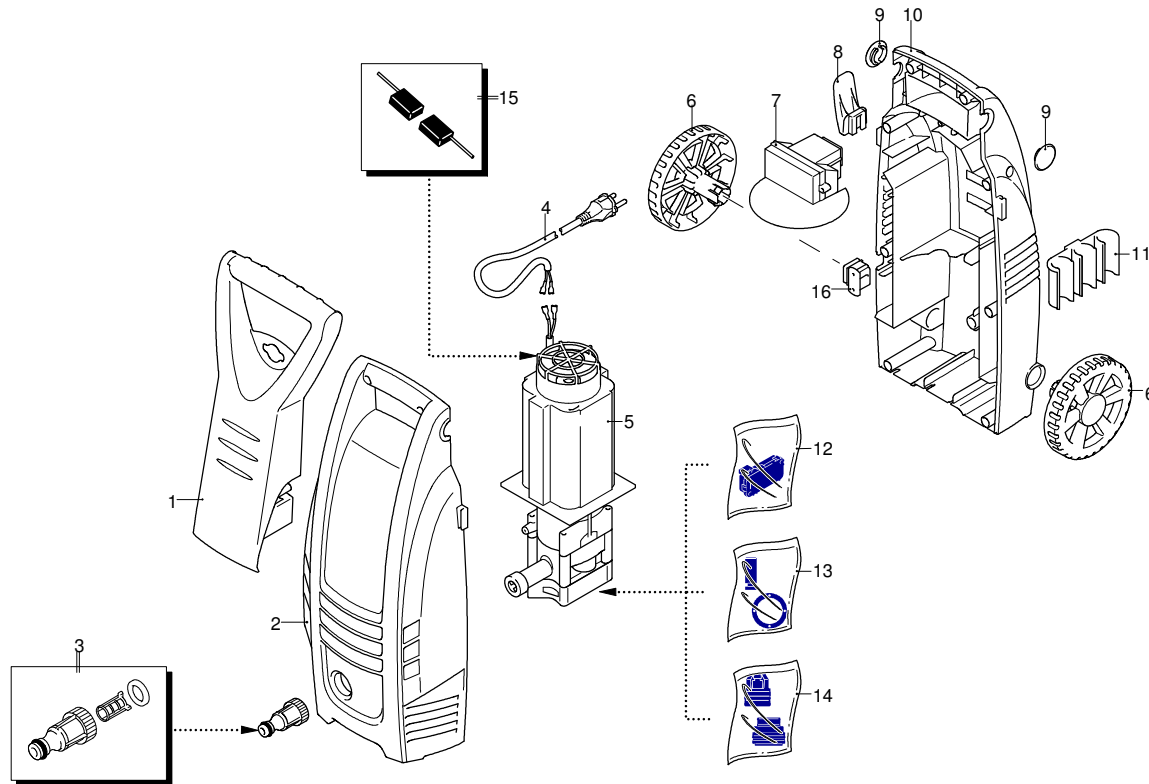

# Model 142

Version:

Serial number:

Code: **12768**

25/02/2011

Validity	Pos.	Code	Description	Q
	1	3080840	Handle	1
	2	3082780	Blue casing	1
	3	3082130	Water coupling kit	1
	4	50940	Cable	1
	5	3081190	Electric pump assembly	1
	6	3080890	Wheel	2
	7	3082770	Switch	1
	8	50942	Accessories carrier	1
	9	3080880	Plug	2
	10	50944	Base	1
	11	50947	Accessories carrier	1
	12	3081280	TSS kit	1
	13	3081270	Piston + seals kit	1
	14	3081290	Valves + seals kit	1
	15	3082580	Brush kit for motor	1
	16	3080580	Cable gland	1

# Model 142

Version:

Serial number:

Code: **12768**

25/02/2011

Validity	Pos.	Code	Description	Q
	1	50955	Lance+lance head	1
	2	50954	Tank	1
	3	3082280	Gun	1
	4	3082290	High pressure hose	1