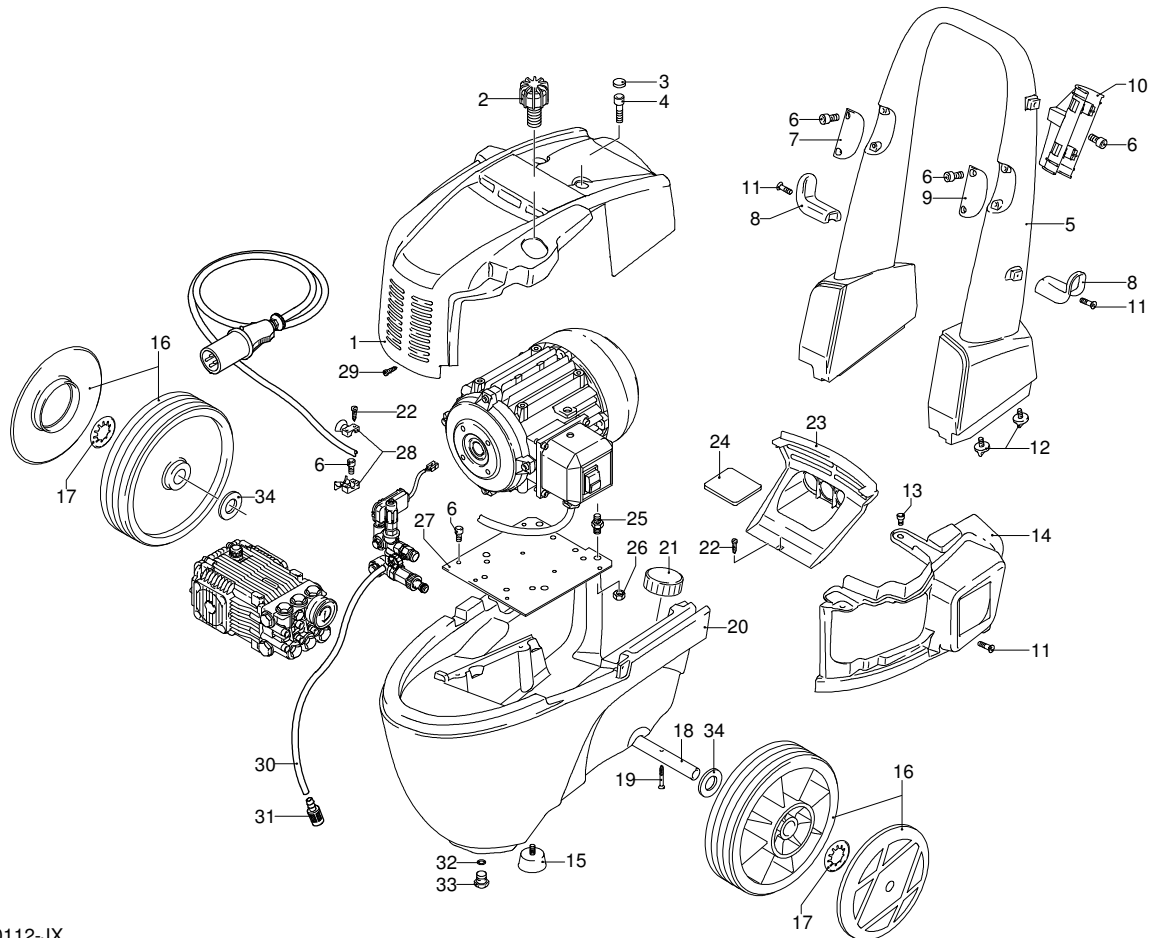

Model 955

Version:

Serial number:

Code: **22325**

08/02/2010

400 V - 50 Hz - 3 ~

Validity	Pos.	Code	Description	Q
	1	2360542	Blue casing	1
	2	2360760	Knob	1
	3	1270910	Plug	2
	4	850250	Screw	2
	5	2360020	Handle	1
	6	2360360	Screw	9
	7	2360300	Plug	1
	8	2360090	Hook	2
	9	2360170	Plug	1
	10	2360100	Support	1
	11	2100300	Screw	3
	12	2360720	Knob	4
	13	850250	Screw	2
	14	2360552	Blue casing	1
	15	2360780	Vibration damper	2
	16	2360571	Wheel	2
	17	380620	Washer	2
	18	2360560	Axle	1
	19	1470220	Screw	2
	20	2360010	Base	1
	21	91680930	Plug	1
	22	2000110	Screw	3
	23	2360040	Black casing	1
	24	2360370	Gasket	1
	25	2360580	Stud bolt	4
	26	380240	Ring	4
	27	2360052	Plate	1
	28	2360110	Clamp	1
	29	2360710	Screw	1
	30	1270960	Detergent hose	1
	31	2000230	Filter	1
	32	2000240	O-ring	1
	33	1682420	Plug	1
	34	380570	Washer	2