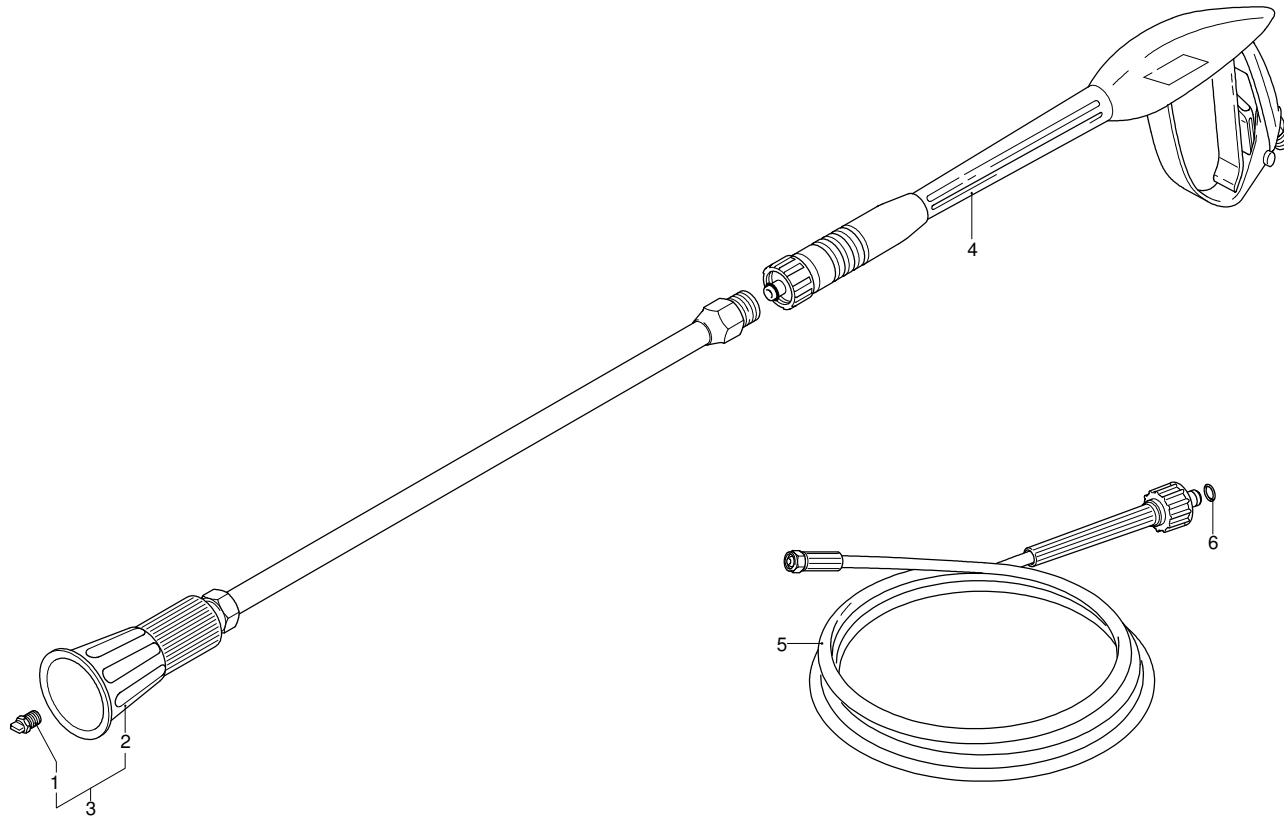

# Model 955

Version:

Serial number:

Code: **22325**

08/02/2010

400 V - 50 Hz - 3 ~

Validity	Pos.	Code	Description	Q
	1	2360542	Blue casing	1
	2	2360760	Knob	1
	3	1270910	Plug	2
	4	850250	Screw	2
	5	2360020	Handle	1
	6	2360360	Screw	9
	7	2360300	Plug	1
	8	2360090	Hook	2
	9	2360170	Plug	1
	10	2360100	Support	1
	11	2100300	Screw	3
	12	2360720	Knob	4
	13	850250	Screw	2
	14	2360552	Blue casing	1
	15	2360780	Vibration damper	2
	16	2360571	Wheel	2
	17	380620	Washer	2
	18	2360560	Axle	1
	19	1470220	Screw	2
	20	2360010	Base	1
	21	91680930	Plug	1
	22	2000110	Screw	3
	23	2360040	Black casing	1
	24	2360370	Gasket	1
	25	2360580	Stud bolt	4
	26	380240	Ring	4
	27	2360052	Plate	1
	28	2360110	Clamp	1
	29	2360710	Screw	1
	30	1270960	Detergent hose	1
	31	2000230	Filter	1
	32	2000240	O-ring	1
	33	1682420	Plug	1
	34	380570	Washer	2

# Model 955

Version:

Serial number:

Code: **22325**

08/02/2010

Validity	Pos.	Code	Description	Q
	1	1700100	Gasket	1
	2	1700080	Plate	1
	3	1940410	O-ring	1
	4	1700960	Mini-contactor	1
	5	1261570	Screw	4
	6	2360590	Board	1
	7	1460460	Screw	4
	8	1700590	Nut	1
	9	2021560	Cable	1
	10	1700930	Cover	1
	11	2360730	Switch	1
	12	880270	O-ring	1
	13	1382380	Cable gland	4
	14	1261560	Screw	1
	15	1080190	O-ring	4
	16	1700640	Cable	1
	17	44038	Motor	1
	18	1341140	Gasket	1

# Model 955

Version:

Serial number:

Code: **22325**

08/02/2010

 400 V - 50 Hz - 3 ~

Validity	Pos.	Code	Description	Q
	1	3086	Nozzle	1
	2	40541	Lance+lance head without nozzle	1
	3	40651	Lance+lance head	1
	4	41045	Gun	1
	5	1700980	High pressure hose	1
	6	2000770	O-ring	1