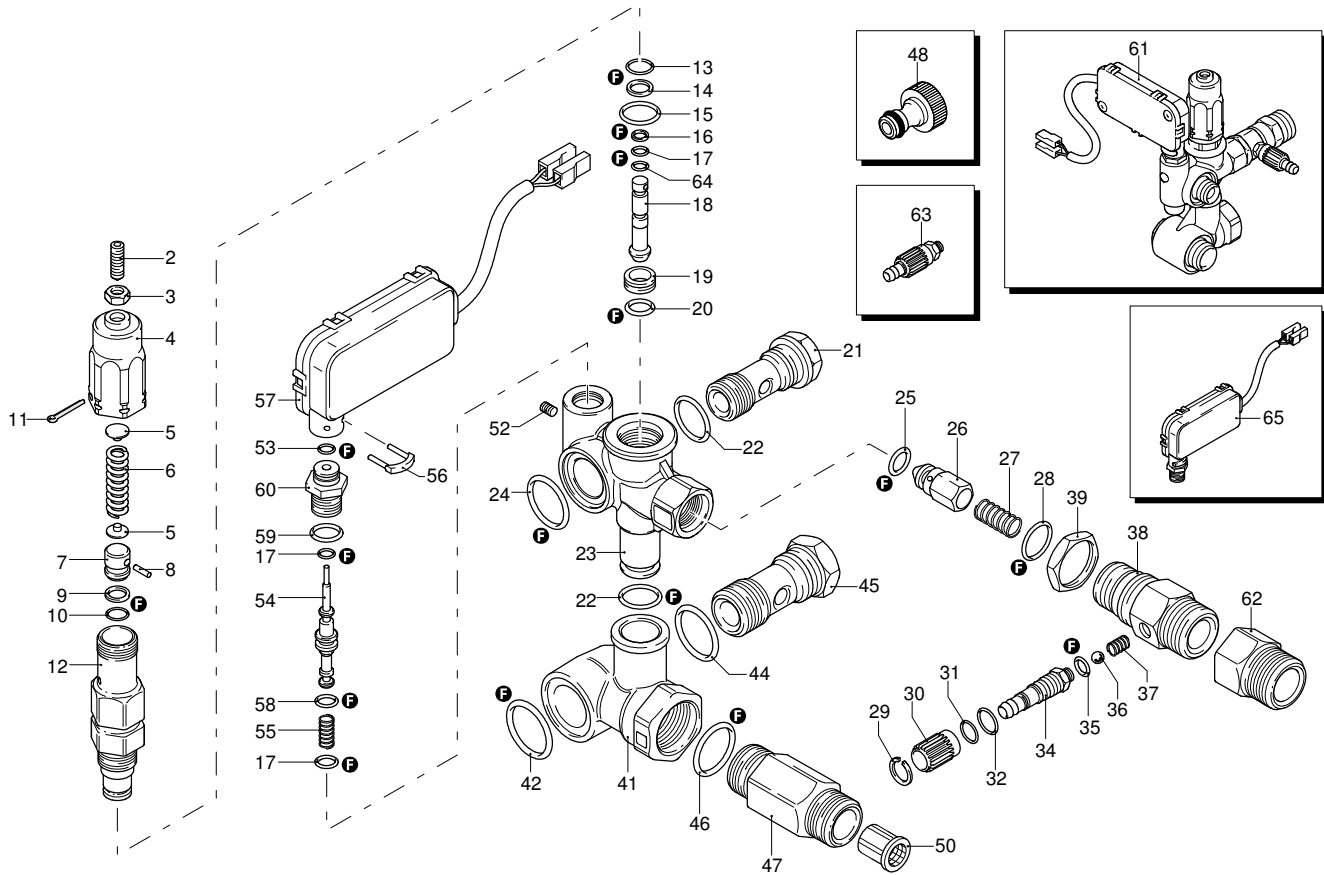

Model 955

Version:

Serial number:

Code: **22325**

08/02/2010

Validity	Pos.	Code	Description	Q
	2	392840	Screw	1
	3	1980300	Nut	1
	4	2500540	Insert	1
	5	1980220	Wobble plate	2
	6	1271070	Spring	1
	7	1080041	Piston	1
	8	1080070	Pin	1
	9	1080401	Ring	1
	10	1080250	O-ring	1
	11	2500550	Split pin	1
	12	1980210	Piston guide	1
	13	740290	O-ring	1
	14	800560	O-ring	1
	15	880830	O-ring	1
	16	1271170	Ring	1
	17	1080192	O-ring	3
	18	1271160	Piston	1
	19	2460420	Seat	1
	20	1080250	O-ring	1
	21	1540272	Screw	1
	22	390080	O-ring	2
	23	1540660	Valve body	1
	24	1140450	O-ring	1
	25	1460430	O-ring	1
	26	1540170	Shutter	1
	27	1080091	Spring	1
	28	394280	O-ring	1
	29	1560660	Ring	1
	30	1560680	Knob	1
	31	480560	O-ring	1
	32	800560	O-ring	1
	34	1560650	Hose tail	1
	35	480480	O-ring	1
	36	1250280	Ball	1
	37	1560520	Spring	1
	38	1540570	Fitting	1
	39	1540300	Nut	1
	41	1540280	Suction fitting	1
	42	1540630	O-ring	1
	44	880270	O-ring	1
	45	2260420	Screw	1
	46	480440	O-ring	1
	47	1560900	Fitting	1
	48	40393	Fitting	1
	50	1340260	Filter	1
	52	1981190	Screw	1
	53	1260820	O-ring	1
	54	1540881	Pin	1
	55	1981320	Spring	1
	56	2022200	Fork	1
	57	2029758	TSS box assembly	1
	58	660190	O-ring	1
	59	880840	O-ring	1
	60	1540870	Fitting	1
	61	22335	Valve	1
	62	1123960	Fitting	1
	63	1569206	IDR assembly	1
	64	1120681	O-ring	1
	65	42458	TSS kit	1
	F	42451	Gasket kit	1

UN_CE_0219-HW