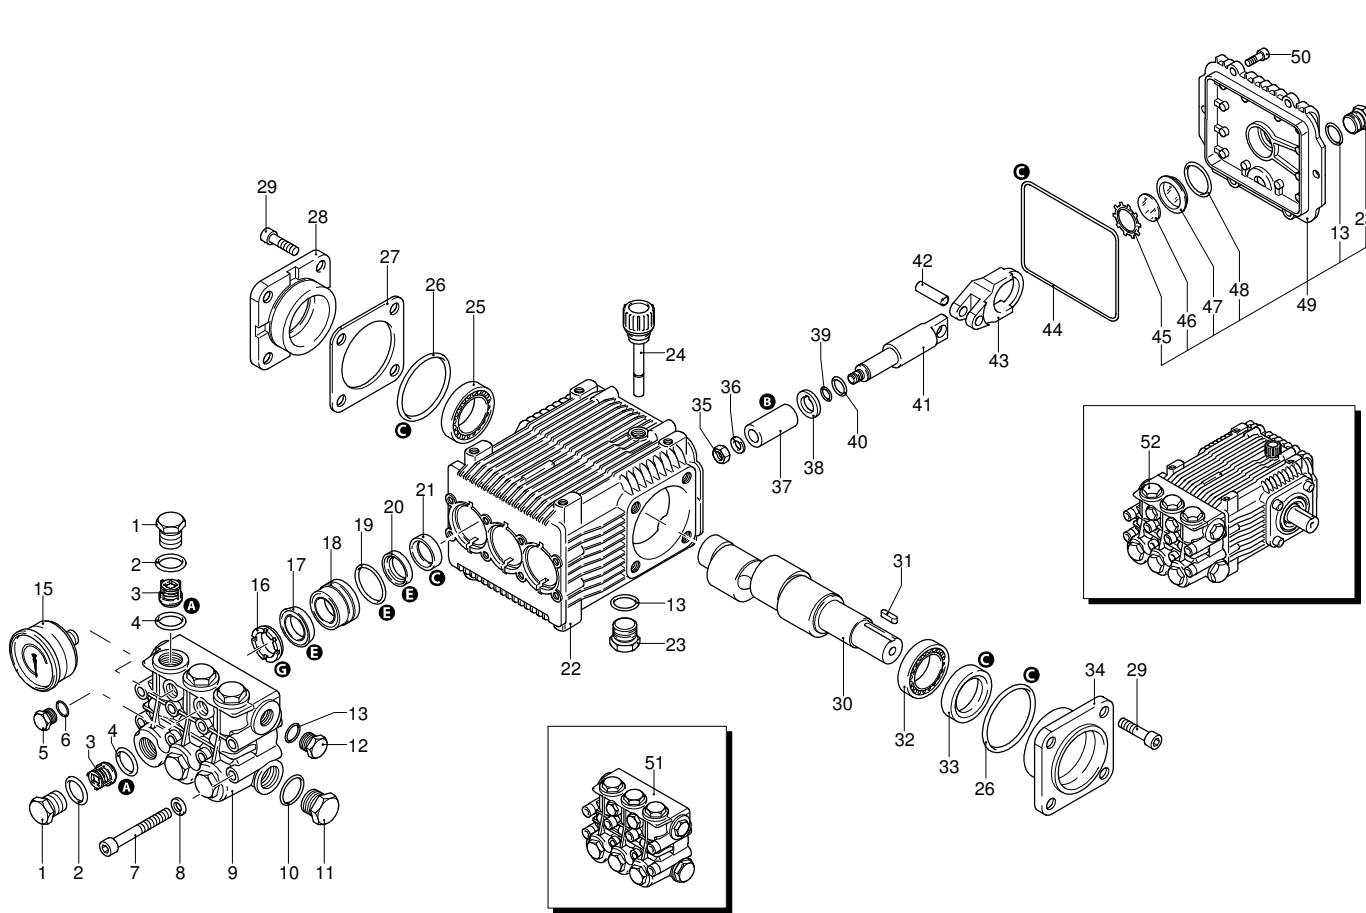

# Model 955

Version:

Serial number:

Code: **22325**

08/02/2010

Validity	Pos.	Code	Description	Q
	1	960090	Plug	6
	2	960160	O-ring	6
	3	1389051	Valve	6
	4	880830	O-ring	6
	5	880581	Plug	2
	6	820510	O-ring	2
	7	820150	Screw	8
	8	1381850	Washer	8
	9	1381071	Head	1
	10	180101	O-ring	1
	11	820361	Plug	1
	12	1980740	Plug	1
	13	740290	O-ring	3
	15	1381580	Pressure gauge	1
	16	960110	Ring	3
	17	1382740	Water seal	3
	18	1380090	Piston guide	3
	19	961240	O-ring	3
	20	880330	Water seal	3
	21	1383130	Oil seal	3
	22	1382770	Pump body	1
	23	1980740	Plug	2
	24	880130	Plug	1
	25	2280240	Bearing	1
	26	640030	O-ring	2
	27	1380120	Shim 0.10 mm	1
	27	1380130	Shim 0.20 mm	1
	27	1380530	Shim 0.25 mm	1
	27	1382810	Shim 0.05 mm	1
	28	1380050	Support	1
	29	850370	Screw	8
	30	2280060	Shaft	1
	31	1380520	Key	1
	32	840370	Bearing	1
	33	180340	Gasket	1
	34	1380040	Support	1
	35	962010	Nut	3
	36	962000	Washer	3
	37	1380940	Piston	3
	38	1380950	Plate	3
	39	600180	O-ring	3
	40	1080401	Ring	3
	41	1380920	Pin	3
	42	1380060	Pin	3
	43	1383050	Connecting-rod	3
	44	1780510	O-ring	1
	45	1260430	Ring	1
	46	1780690	Plate	1
	47	1260250	Level gauge	1
	48	1140450	O-ring	1
	49	1789010	Cover	1
	50	1343510	Screw	6
	51	1389270	Head assembly	1
	52	20897	Pump	1
	A	2864	Valve kit	1
	B	2757	Piston kit	1
	C	1855	Oil seal kit	1
	E	1857	Water seal kit	1
	G	1829	Support ring kit	1