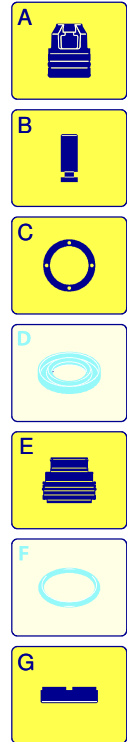

Model 955

Version:

Serial number:

Code: **22325**

08/02/2010

Validity	Pos.	Code	Description	Q
	1	960090	Plug	6
	2	960160	O-ring	6
	3	1389051	Valve	6
	4	880830	O-ring	6
	5	880581	Plug	2
	6	820510	O-ring	2
	7	820150	Screw	8
	8	1381850	Washer	8
	9	1381071	Head	1
	10	180101	O-ring	1
	11	820361	Plug	1
	12	1980740	Plug	1
	13	740290	O-ring	3
	15	1381580	Pressure gauge	1
	16	960110	Ring	3
	17	1382740	Water seal	3
	18	1380090	Piston guide	3
	19	961240	O-ring	3
	20	880330	Water seal	3
	21	1383130	Oil seal	3
	22	1382770	Pump body	1
	23	1980740	Plug	2
	24	880130	Plug	1
	25	2280240	Bearing	1
	26	640030	O-ring	2
	27	1380120	Shim 0.10 mm	1
	27	1380130	Shim 0.20 mm	1
	27	1380530	Shim 0.25 mm	1
	27	1382810	Shim 0.05 mm	1
	28	1380050	Support	1
	29	850370	Screw	8
	30	2280060	Shaft	1
	31	1380520	Key	1
	32	840370	Bearing	1
	33	180340	Gasket	1
	34	1380040	Support	1
	35	962010	Nut	3
	36	962000	Washer	3
	37	1380940	Piston	3
	38	1380950	Plate	3
	39	600180	O-ring	3
	40	1080401	Ring	3
	41	1380920	Pin	3
	42	1380060	Pin	3
	43	1383050	Connecting-rod	3
	44	1780510	O-ring	1
	45	1260430	Ring	1
	46	1780690	Plate	1
	47	1260250	Level gauge	1
	48	1140450	O-ring	1
	49	1789010	Cover	1
	50	1343510	Screw	6
	51	1389270	Head assembly	1
	52	20897	Pump	1
	A	2864	Valve kit	1
	B	2757	Piston kit	1
	C	1855	Oil seal kit	1
	E	1857	Water seal kit	1
	G	1829	Support ring kit	1

UN_CE_0113-MW