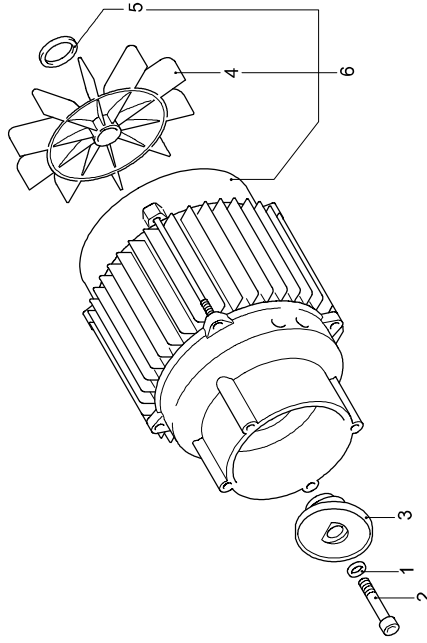

Model 491

Version:

Serial number:

Code:

13694

29/04/2016

schuko

Validity	Pos.	Code	Description	Q
	1	3082130	Water coupling kit	1
	2	4100430	Guard	1
	3	4100361	Guard	1
	4	4100550	Guard	1
	5	4100500	Knob	1
	6	4100270	Handle	1
	7	4100381	Knob	1
	8	4100370	Handle	1
	9	4101120	High pressure hose	1
	10	3081650	Fork	2
	11	4101250	Fitting	1
	12	3081620	Capacitor	1
	13	4100340	Bracket	1
	14	4101040	Plate	2
	15	4100330	Bracket	1
	16	4101050	Lever	1
	17	4100560	Knob	1
	18	4101090	Rubber foot	2
	19	4102010	Switch	1
	20	4101110	Screw kit	1
	21	4100221	Casing	1
	22	3080580	Cable gland	1
	23	3082090	Cable	1
	24	3440120	Bracket	1
	25	3441170	Support	1
	26	4101100	Electric pump assembly	1
	27	3440130	Fan cowling	1
	28	4100930	Guard	1
	29	4100640	Support	1
	30	4101000	Support	1
	31	4100410	Guard	1
	32	4100010	Wheel	2
	33	4101020	Washer	2
	34	4101010	Lock	2
	35	4100510	Guard	2
	36	4100630	Support	1
	37	4101080	Connector	1
	38	4100960	Fitting	1
	39	4100970	Pipe	1
	40	4100950	Pipe	1
	41	3440720	Filter	1
	42	3440710	Tank	1
	43	4100420	Guard	1
	44	4100600	Base	1
	45	4101070	Bracket	1
	46	4101520	Fork	1
	47	4101030	Fitting	1

UN_CE_1440-JR

Model 491

29/04/2016

schuko

Version:

Serial number:

Code: 13694

Validity	Pos.	Code	Description	Q
	1	3083210	Plug	3
	2	3081730	Screw	1
	3	3083220	Head	1
	4	3081760	Washer	4
	5	3081750	Washer	4
	6	3081740	Screw	4
	7	3083230	Pump body	1
	8	3440560	TSS kit	1
	9	3440570	Piston + seals kit	1
	10	3081290	Valves + seals kit	1
	11	3440610	Detergent suction kit	1

Model 491

29/04/2016

Version:

Serial number:

Code:

13694

schuko

Validity	Pos.	Code	Description	Q
	1	3081750	Washer	1
	2	3081950	Screw	1
	3	3440950	Wobble plate	1
	4	3440370	Fan	1
	5	3441000	Ring	1
	6	3441180	Motor	1

Model 491

29/04/2016

Version:
Serial number:
Code: **13694**

Validity	Pos.	Code	Description	Q
	1	3900180	Gun	1
	2	3900100	Lance+lance head	1
	3	3900190	Lance+rotopower	1
	4	3083830	High pressure hose	1
	5	3083690	O-ring	1
	6	3083380	O-ring	2