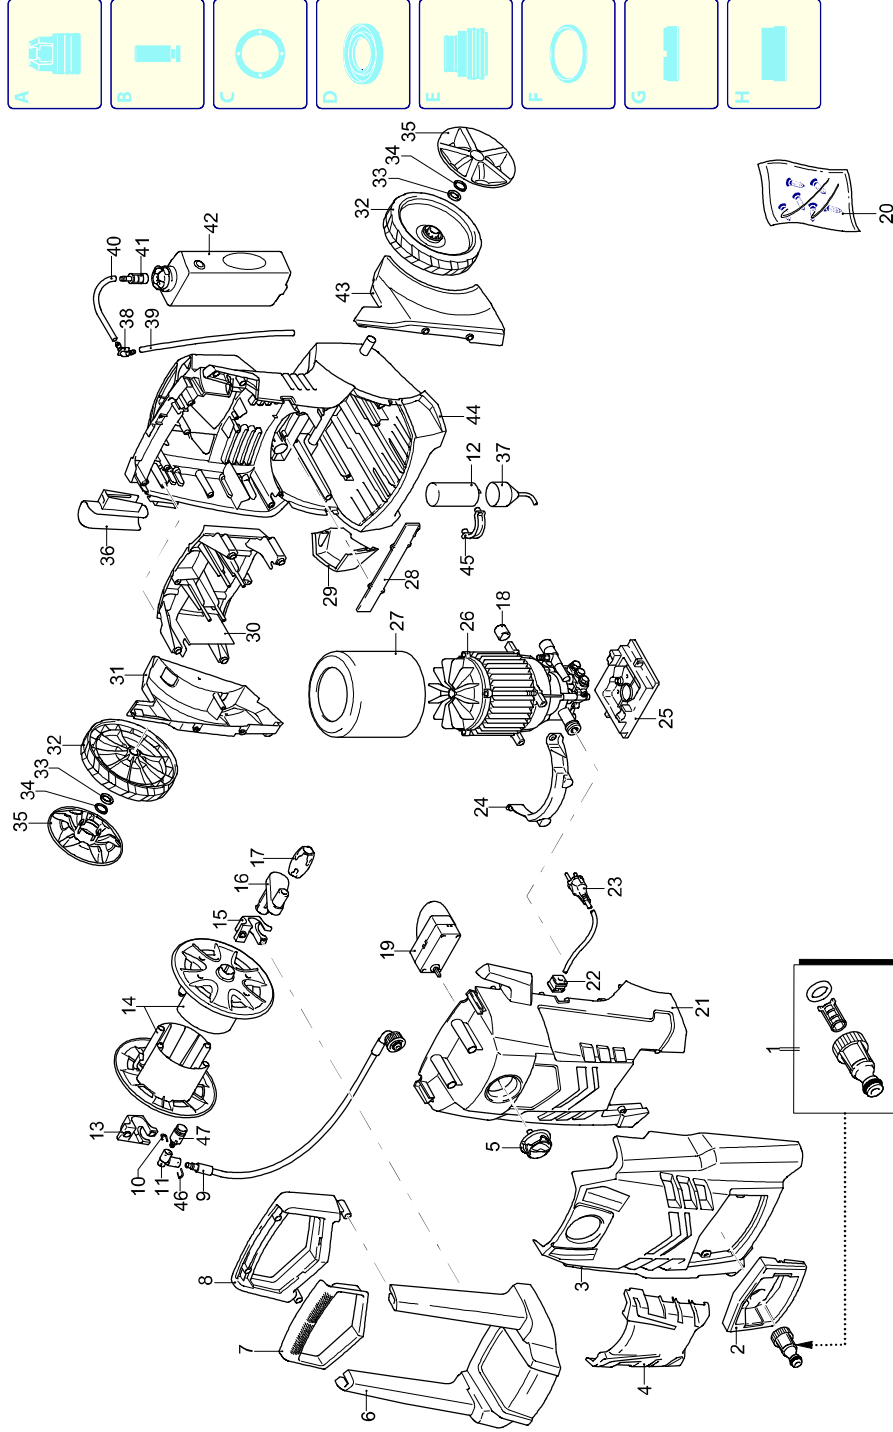

Model 491

Version:

Serial number:

Code:

13694

29/04/2016

schuko

Validity	Pos.	Code	Description	Q
	1	3082130	Water coupling kit	1
	2	4100430	Guard	1
	3	4100361	Guard	1
	4	4100550	Guard	1
	5	4100500	Knob	1
	6	4100270	Handle	1
	7	4100381	Knob	1
	8	4100370	Handle	1
	9	4101120	High pressure hose	1
	10	3081650	Fork	2
	11	4101250	Fitting	1
	12	3081620	Capacitor	1
	13	4100340	Bracket	1
	14	4101040	Plate	2
	15	4100330	Bracket	1
	16	4101050	Lever	1
	17	4100560	Knob	1
	18	4101090	Rubber foot	2
	19	4102010	Switch	1
	20	4101110	Screw kit	1
	21	4100221	Casing	1
	22	3080580	Cable gland	1
	23	3082090	Cable	1
	24	3440120	Bracket	1
	25	3441170	Support	1
	26	4101100	Electric pump assembly	1
	27	3440130	Fan cowling	1
	28	4100930	Guard	1
	29	4100640	Support	1
	30	4101000	Support	1
	31	4100410	Guard	1
	32	4100010	Wheel	2
	33	4101020	Washer	2
	34	4101010	Lock	2
	35	4100510	Guard	2
	36	4100630	Support	1
	37	4101080	Connector	1
	38	4100960	Fitting	1
	39	4100970	Pipe	1
	40	4100950	Pipe	1
	41	3440720	Filter	1
	42	3440710	Tank	1
	43	4100420	Guard	1
	44	4100600	Base	1
	45	4101070	Bracket	1
	46	4101520	Fork	1
	47	4101030	Fitting	1

UN_CE_1440-JR

Model 491

29/04/2016

schuko

Version:

Serial number:

Code: 13694

Validity	Pos.	Code	Description	Q
	1	3083210	Plug	3
	2	3081730	Screw	1
	3	3083220	Head	1
	4	3081760	Washer	4
	5	3081750	Washer	4
	6	3081740	Screw	4
	7	3083230	Pump body	1
	8	3440560	TSS kit	1
	9	3440570	Piston + seals kit	1
	10	3081290	Valves + seals kit	1
	11	3440610	Detergent suction kit	1

Model 491

29/04/2016

Version:

Serial number:

Code:

13694

schuko

Validity	Pos.	Code	Description	Q
	1	3081750	Washer	1
	2	3081950	Screw	1
	3	3440950	Wobble plate	1
	4	3440370	Fan	1
	5	3441000	Ring	1
	6	3441180	Motor	1

Model 491

29/04/2016

Version:
Serial number:
Code: **13694**

Validity	Pos.	Code	Description	Q
	1	3900180	Gun	1
	2	3900100	Lance+lance head	1
	3	3900190	Lance+rotopower	1
	4	3083830	High pressure hose	1
	5	3083690	O-ring	1
	6	3083380	O-ring	2