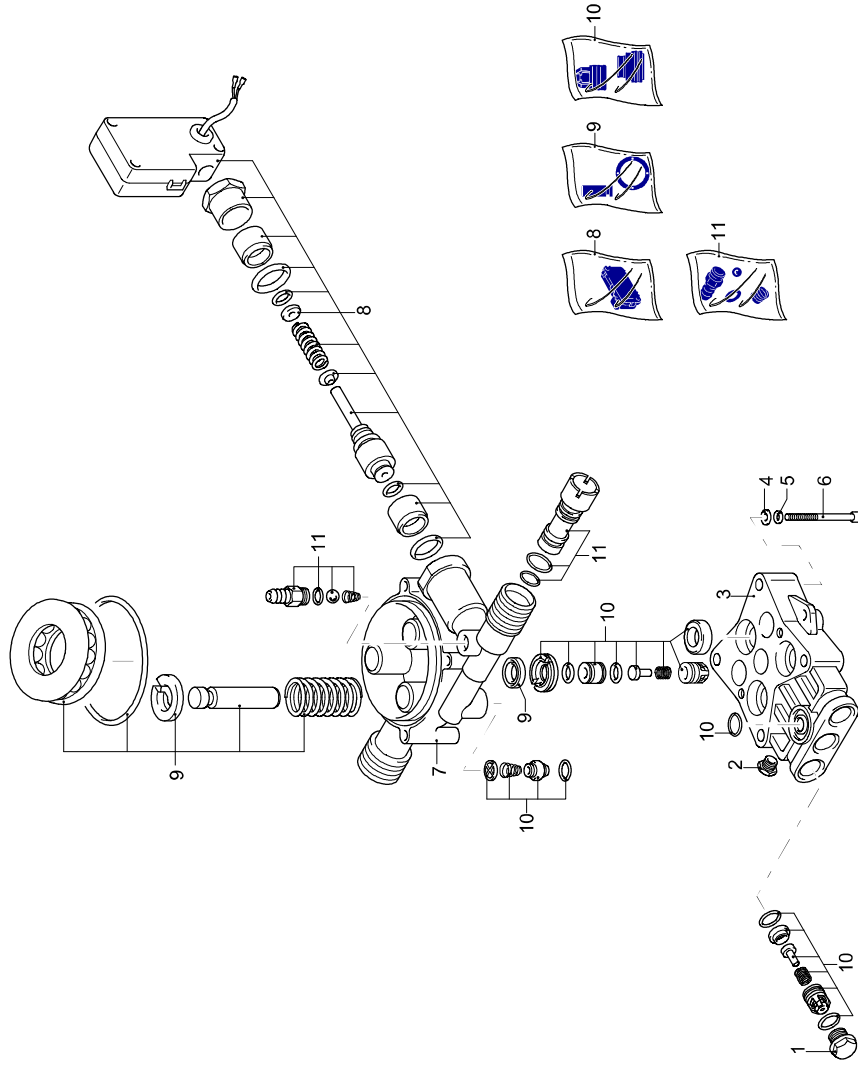

Model 491

Version:

Serial number:

Code:

13694

29/04/2016

schuko

Validity	Pos.	Code	Description	Q
	1	3082130	Water coupling kit	1
	2	4100430	Guard	1
	3	4100361	Guard	1
	4	4100550	Guard	1
	5	4100500	Knob	1
	6	4100270	Handle	1
	7	4100381	Knob	1
	8	4100370	Handle	1
	9	4101120	High pressure hose	1
	10	3081650	Fork	2
	11	4101250	Fitting	1
	12	3081620	Capacitor	1
	13	4100340	Bracket	1
	14	4101040	Plate	2
	15	4100330	Bracket	1
	16	4101050	Lever	1
	17	4100560	Knob	1
	18	4101090	Rubber foot	2
	19	4102010	Switch	1
	20	4101110	Screw kit	1
	21	4100221	Casing	1
	22	3080580	Cable gland	1
	23	3082090	Cable	1
	24	3440120	Bracket	1
	25	3441170	Support	1
	26	4101100	Electric pump assembly	1
	27	3440130	Fan cowling	1
	28	4100930	Guard	1
	29	4100640	Support	1
	30	4101000	Support	1
	31	4100410	Guard	1
	32	4100010	Wheel	2
	33	4101020	Washer	2
	34	4101010	Lock	2
	35	4100510	Guard	2
	36	4100630	Support	1
	37	4101080	Connector	1
	38	4100960	Fitting	1
	39	4100970	Pipe	1
	40	4100950	Pipe	1
	41	3440720	Filter	1
	42	3440710	Tank	1
	43	4100420	Guard	1
	44	4100600	Base	1
	45	4101070	Bracket	1
	46	4101520	Fork	1
	47	4101030	Fitting	1

UN_CE_1440-JR

Model 491

29/04/2016

schuko

Version:

Serial number:

Code: 13694

Validity	Pos.	Code	Description	Q
	1	3083210	Plug	3
	2	3081730	Screw	1
	3	3083220	Head	1
	4	3081760	Washer	4
	5	3081750	Washer	4
	6	3081740	Screw	4
	7	3083230	Pump body	1
	8	3440560	TSS kit	1
	9	3440570	Piston + seals kit	1
	10	3081290	Valves + seals kit	1
	11	3440610	Detergent suction kit	1

Model 491

29/04/2016

Version:

Serial number:

Code:

13694

schuko

Validity	Pos.	Code	Description	Q
	1	3081750	Washer	1
	2	3081950	Screw	1
	3	3440950	Wobble plate	1
	4	3440370	Fan	1
	5	3441000	Ring	1
	6	3441180	Motor	1

Model 491

29/04/2016

Version:
Serial number:
Code: **13694**

Validity	Pos.	Code	Description	Q
	1	3900180	Gun	1
	2	3900100	Lance+lance head	1
	3	3900190	Lance+rotopower	1
	4	3083830	High pressure hose	1
	5	3083690	O-ring	1
	6	3083380	O-ring	2